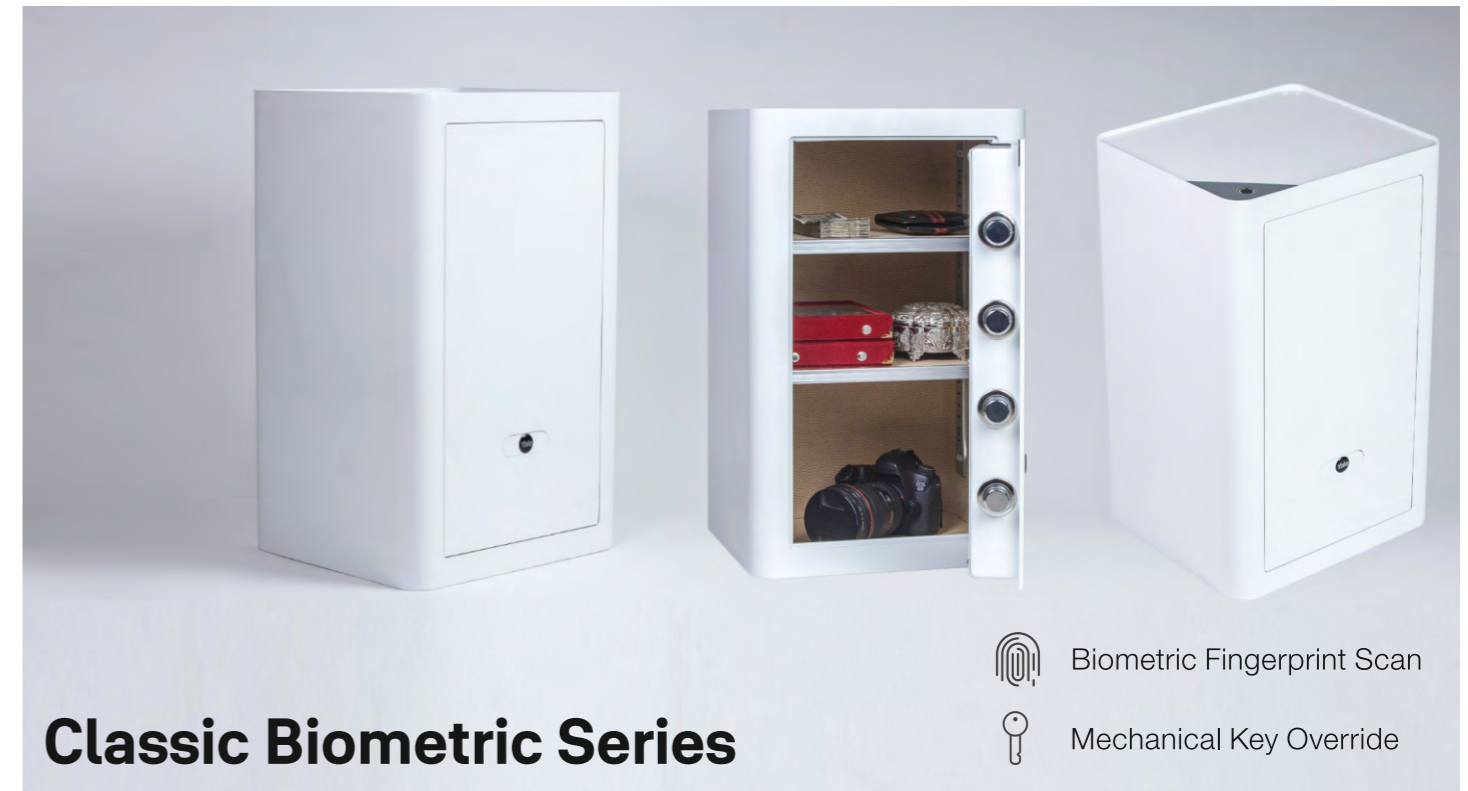

Digital Safes

Classic Biometric Series

- Biometric Fingerprint Scan
- Mechanical Key Override

Product Code	Description	(Height X Width X Depth)	Finish	MRP.
YSS/580/W1	Classic Biometric Safe- Large	580 X 360 X 320mm	White	₹39,999